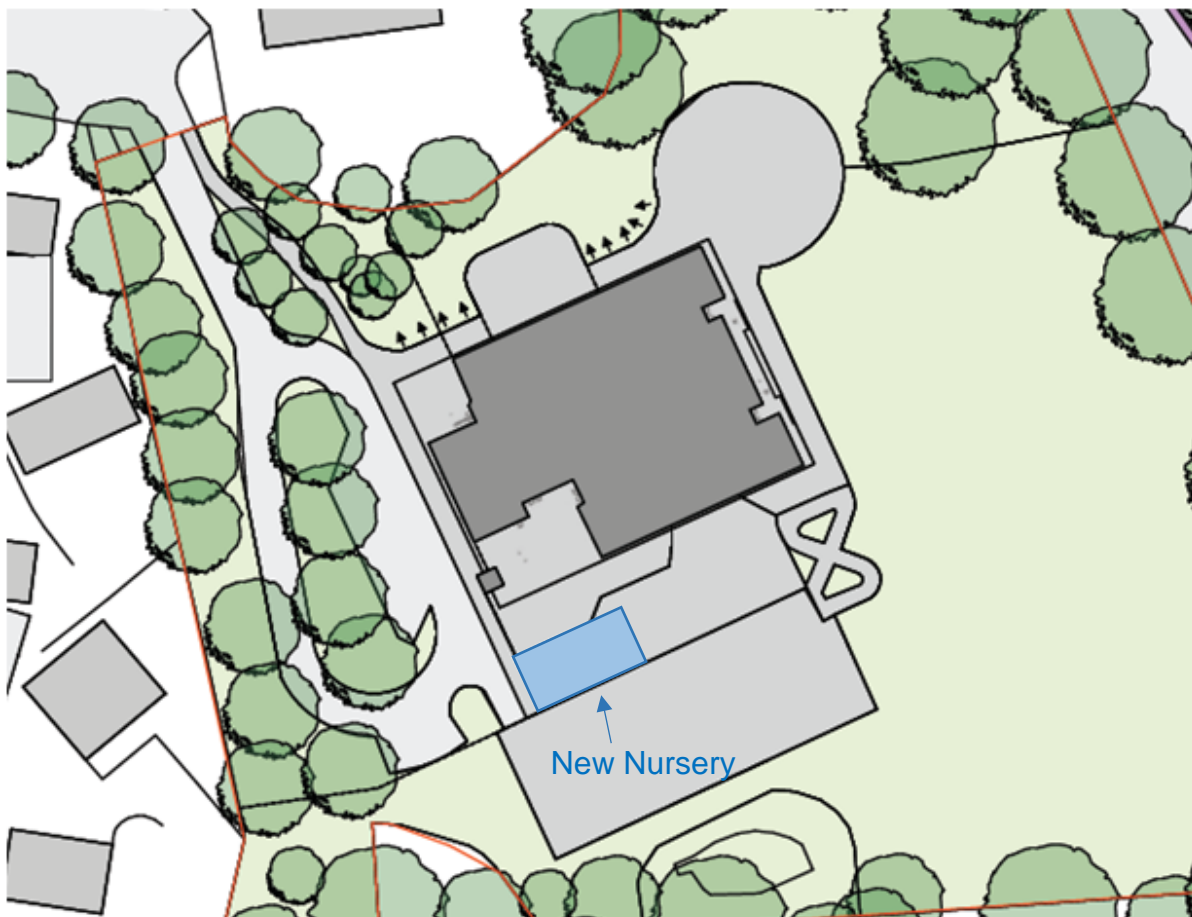

PARKSIDE NURSERY

Consultation Meeting

Date: Thursday 13th July

Time: 3.30pm.

Location: Parkside Primary School, School Hall

We will soon be submitting a planning application for a new nursery at Parkside Primary School.

The nursery will require a new building and provide accommodation for 34 nursery pupils (age group between 2 and 4 years) together with staff.

Please come along to see the proposals for the nursery and contribute to the planning process.